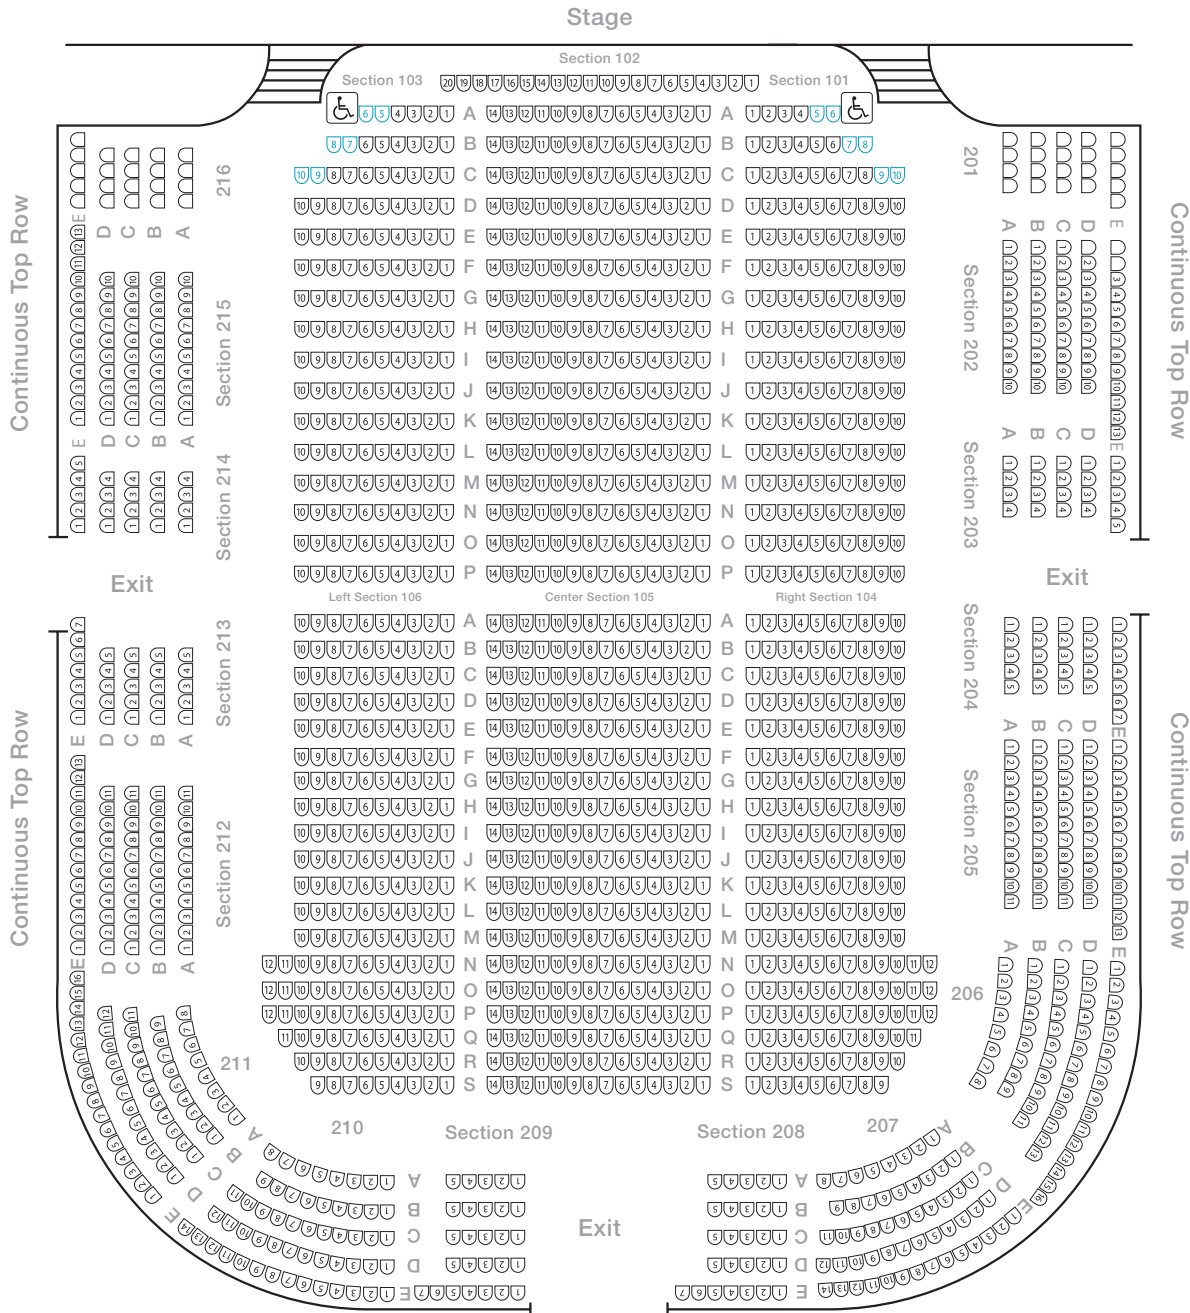

FACILITIES

SAN JOSE CIVIC MAIN FLOOR & DRESS CIRCLE

Integrated wheelchair accessible seating is available on the main floor only.
Section 101-106 are removable chairs.

KEY
 = ADA Seating

ADA seating is available in every price level

Location	Total Capacity	Main Floor Seating Capacity	Dress Circle Seating Capacity	Balcony Seating Capacity	Stage Size (WxH)	Stage Proscenium Opening (WxH)
San Jose Civic	3,036	1,210	632 (49 stage-obstructed)	1,194 (90 stage-obstructed)	112' x 35'	49'9" x 30'